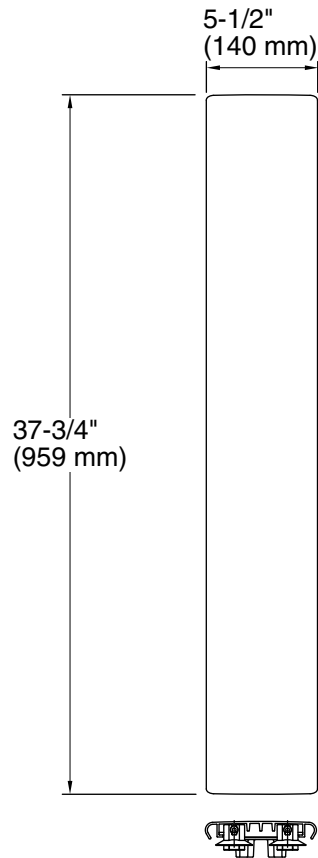

## Features

- For use with the K-9997 Groove acrylic shower base.

## Recommended Products/Accessories

- K-9997 42" x 42" single-threshold shower base
- K-23723 Faucet cleaner

### Technical Information

All product dimensions are nominal.

Material: Aluminum